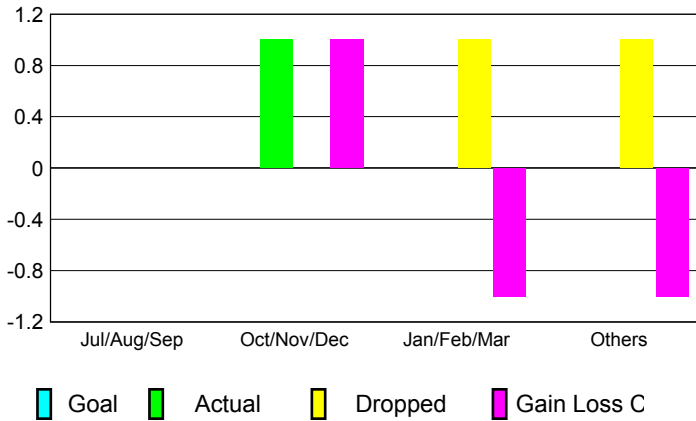

GMT: **BYEONG-DEOK KIM**

Location: **REPUBLIC OF KOREA**

GMT CA: **5**

CLUBS

Month	New Club Goal	Actual New Clubs	Actual Dropped Clubs	Gain/Loss of Clubs
2012-2013				
Jul/Aug/Sep	0	0	0	0
Oct/Nov/Dec	0	1	0	1
Jan/Feb/Mar	0	0	1	-1
Apr/May/June	0	0	1	-1
Totals	0	1	2	-1

Club Results 2012-2013
Goal, New, Dropped, Gain/Loss

YTD Status Quo Clubs 2012-2013

Status Quo Clubs Compared to Status Quo Members

Club Gain/Loss 2012-2013

MEMBERSHIP

Month	Net Memb Goal	Actual New Memb	Actual Dropped Memb	Gain/Loss of Memb
2012-2013				
Jul/Aug/Sep	0	255	223	32
Oct/Nov/Dec	0	149	128	21
Jan/Feb/Mar	0	190	140	50
Apr/May/June	0	85	430	-345
Totals	0	679	921	-242