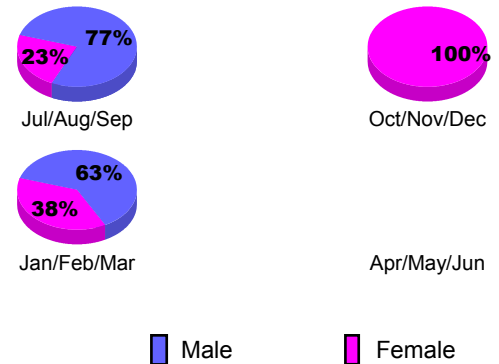

Club Results 2012-2013
Goal, New, Dropped, Gain/Loss

YTD Status Quo Clubs 2012-2013

Status Quo Clubs Compared to Status Quo Members

Club Gain/Loss 2012-2013

MEMBERSHIP

Month	Net Memb Goal	Actual New Memb	Actual Dropped Memb	Gain/Loss of Memb
2012-2013				
Jul/Aug/Sep	0	255	223	32
Oct/Nov/Dec	0	149	128	21
Jan/Feb/Mar	0	190	140	50
Apr/May/June	0	85	430	-345
Totals	0	679	921	-242

Membership Results 2012-2013
Goal, New, Dropped, Gain/Loss

Gender Comparison 2012-2013

Membership Gain/Loss 2012-2013