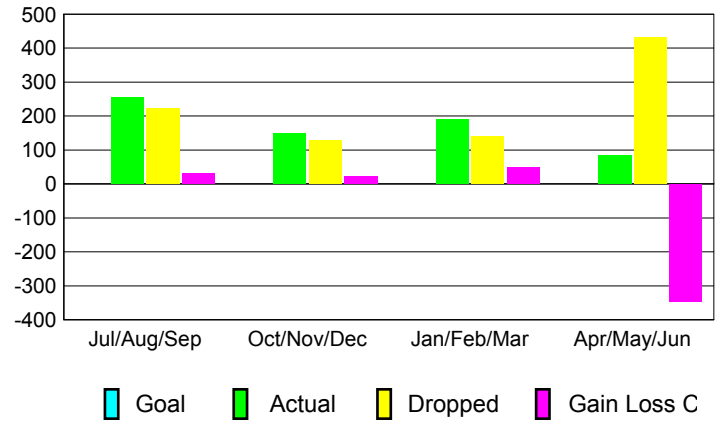

GMT: **BYEONG-DEOK KIM**

Location: **REPUBLIC OF KOREA**

GMT CA: **5**

CLUBS

Month	New Club Goal	Actual New Clubs	Actual Dropped Clubs	Gain/Loss of Clubs
2012-2013				
Jul/Aug/Sep	0	0	0	0
Oct/Nov/Dec	0	1	0	1
Jan/Feb/Mar	0	0	1	-1
Apr/May/June	0	0	1	-1
Totals	0	1	2	-1

Club Results 2012-2013
Goal, New, Dropped, Gain/Loss

YTD Status Quo Clubs 2012-2013

Status Quo Clubs Compared to Status Quo Members

Club Gain/Loss 2012-2013

MEMBERSHIP

Month	Net Memb Goal	Actual New Memb	Actual Dropped Memb	Gain/Loss of Memb
2012-2013				
Jul/Aug/Sep	0	255	223	32
Oct/Nov/Dec	0	149	128	21
Jan/Feb/Mar	0	190	140	50
Apr/May/June	0	85	430	-345
Totals	0	679	921	-242

Membership Results 2012-2013
Goal, New, Dropped, Gain/Loss

Gender Comparison 2012-2013

Membership Gain/Loss 2012-2013