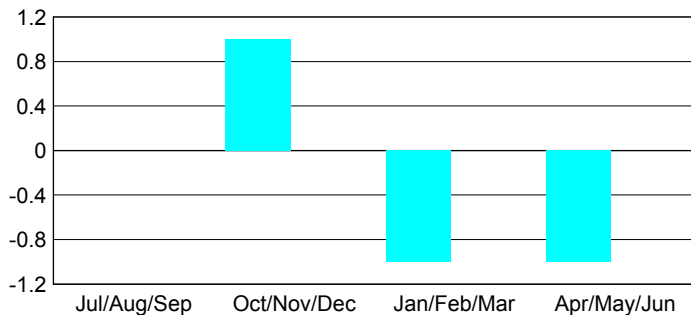

GMT: **BYEONG-DEOK KIM**

Location: **REPUBLIC OF KOREA**

GMT CA: **5**

CLUBS

Month	New Club Goal	Actual New Clubs	Actual Dropped Clubs	Gain/Loss of Clubs
2012-2013				
Jul/Aug/Sep	0	0	0	0
Oct/Nov/Dec	0	1	0	1
Jan/Feb/Mar	0	0	1	-1
Apr/May/June	0	0	1	-1
Totals	0	1	2	-1

Club Results 2012-2013
Goal, New, Dropped, Gain/Loss

YTD Status Quo Clubs 2012-2013

Status Quo Clubs Compared to Status Quo Members

Club Gain/Loss 2012-2013

MEMBERSHIP

Month	Net Memb Goal	Actual New Memb	Actual Dropped Memb	Gain/Loss of Memb
2012-2013				
Jul/Aug/Sep	0	255	223	32
Oct/Nov/Dec	0	149	128	21
Jan/Feb/Mar	0	190	140	50
Apr/May/June	0	85	430	-345
Totals	0	679	921	-242

Membership Results 2012-2013
Goal, New, Dropped, Gain/Loss

Gender Comparison 2012-2013

Membership Gain/Loss 2012-2013